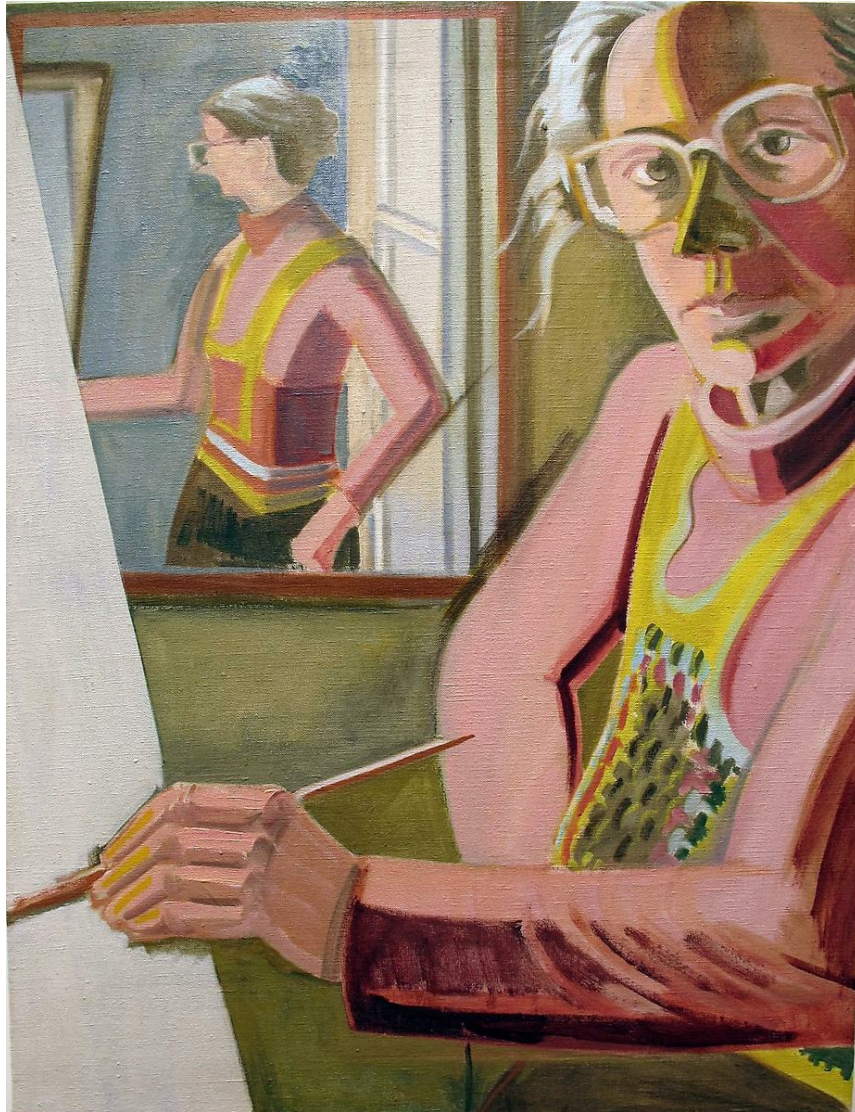

SHFAP @ PROJECTOR

237 Eldridge Street

917-861-7312 info@shfap.com www.shfap.com

shfap

Anne Harvey
Self Portrait, undated
Oil On Panel
32 x 25 1/2 in

shfap

Lois Dodd
Self-Portrait, 1984
Oil On Canvas
26 x 20 in

shfap

Gregory Gillespie
Self Portrait, Triumphant 2 (GG0197), 2000
Oil On Panel
60 1/2 x 42 1/2 in

shfap

Leland Bell
Self Portrait, undated
Oil On Canvas
37 x 52 in

shfap

Lester Johnson
Man and Figures II, 1967
Oil On Canvas
68 x 40 in

shfap

Rosemarie Beck
Self Portrait, 1955
Oil On Linen
24 x 36 in