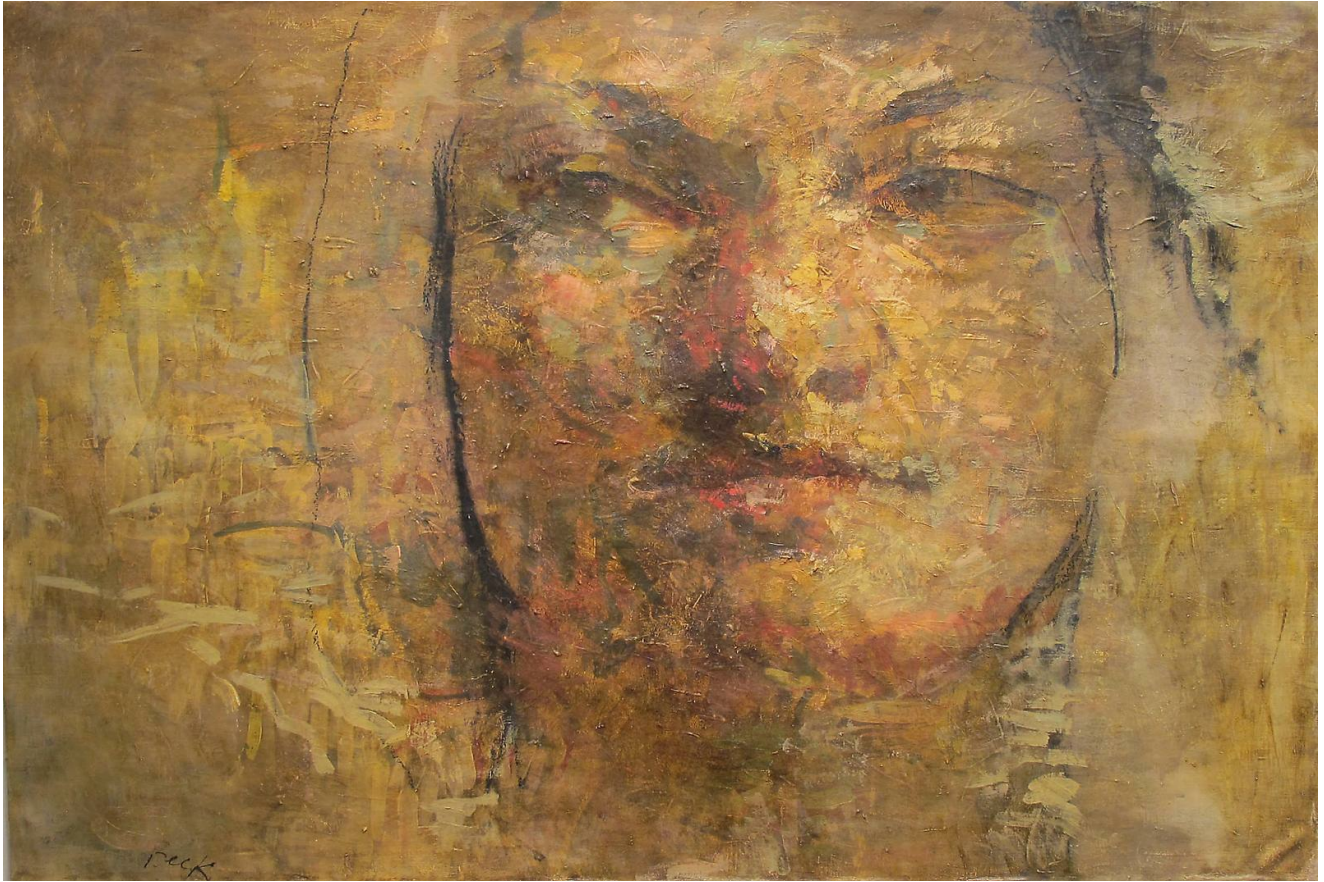

shfap

Gregory Gillespie
Self Portrait, Triumphant 2 (GG0197), 2000
Oil On Panel
60 1/2 x 42 1/2 in

shfap

Leland Bell
Self Portrait, undated
Oil On Canvas
37 x 52 in

shfap

Lester Johnson
Man and Figures II, 1967
Oil On Canvas
68 x 40 in

shfap

Louisa Matthiasdottir
Self Portrait with Dark Coat II, c. 1994
Oil On Canvas
70 x 31 in

shfap

Peter Heinemann
Self Portrait, undated
Oil On Linen
22 x 22 in
private collection

shfap

Paul Resika
Self Portrait, 1974
Oil On Canvas
24 x 19 3/4 in

shfap

Rosemarie Beck
Self Portrait, 1955
Oil On Linen
24 x 36 in