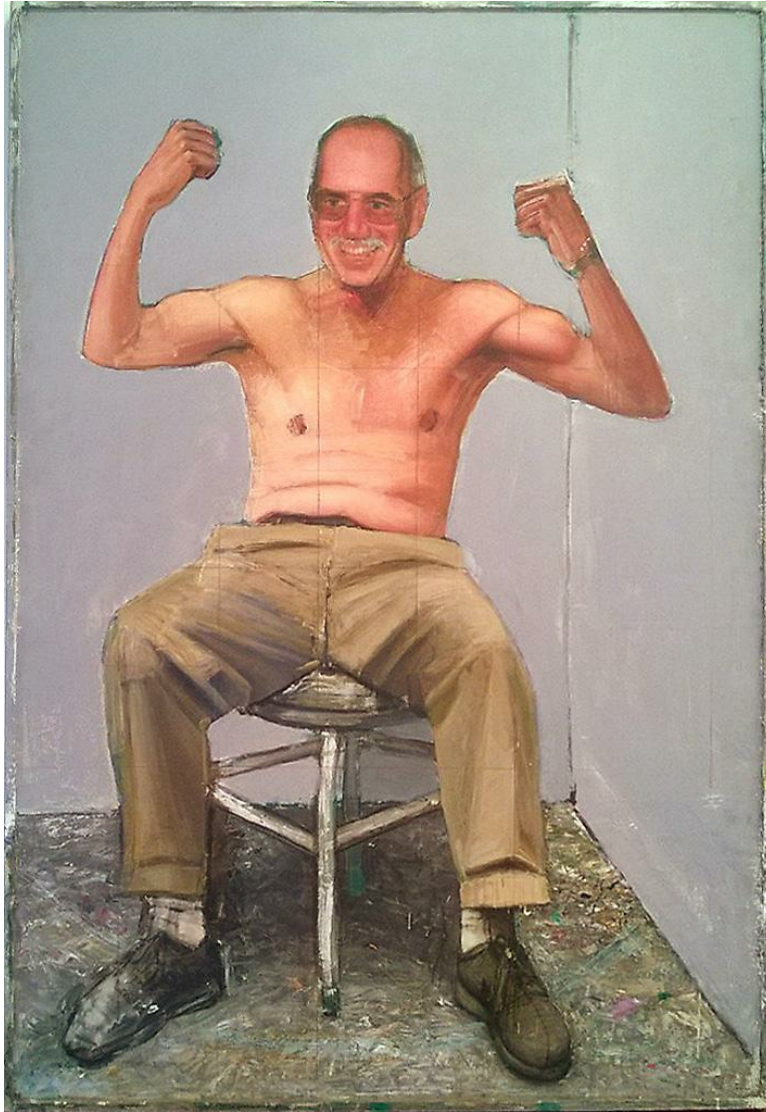

steven harvey fine art projects presents

9 Self Portraits

rosemarie beck ieland bell lois dodd
gregory gillespie anne harvey peter heinemann
lester johnson louisa matthiasdottir paul resika

November 26th, 2014- February 8th, 2015
by appointment at 917-861-7312
or come to 208 forsyth street for admittance

SHFAP @ PROJECTOR

237 Eldridge Street

917-861-7312 info@shfap.com www.shfap.com

shfap

Anne Harvey
Self Portrait, undated
Oil On Panel
32 x 25 1/2 in

shfap

Lois Dodd
Self-Portrait, 1984
Oil On Canvas
26 x 20 in

shfap

Gregory Gillespie
Self Portrait, Triumphant 2 (GG0197), 2000
Oil On Panel
60 1/2 x 42 1/2 in

shfap

Leland Bell
Self Portrait, undated
Oil On Canvas
37 x 52 in

shfap

Lester Johnson
Man and Figures II, 1967
Oil On Canvas
68 x 40 in

shfap

Rosemarie Beck
Self Portrait, 1955
Oil On Linen
24 x 36 in