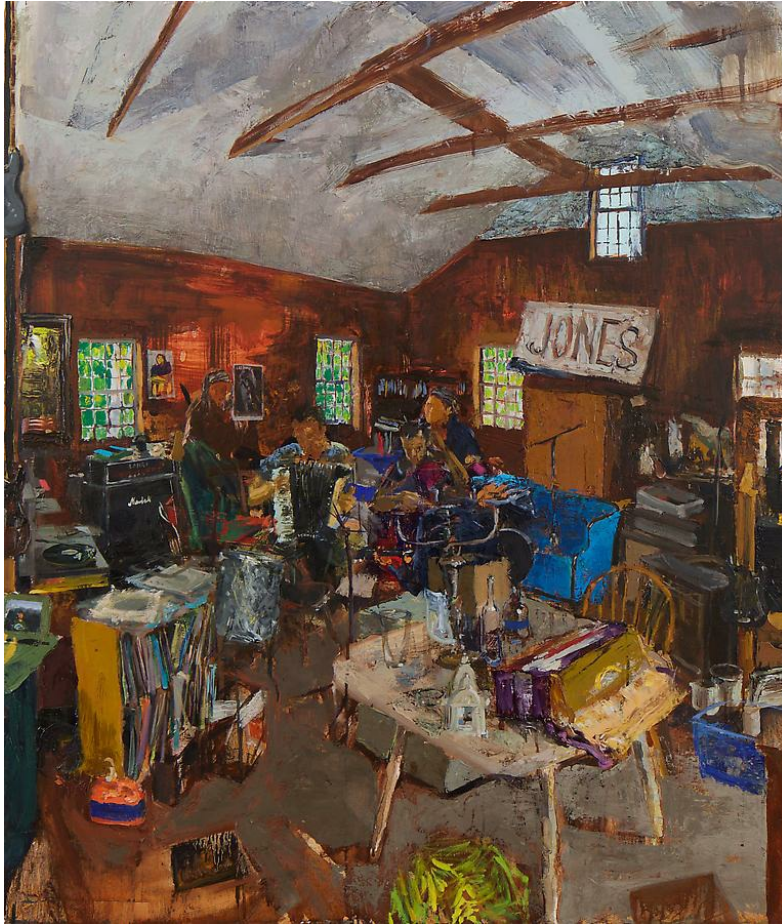

shfap

Gideon Bok
Black Star 1, 2016
oil on Canvas
45 x 38 in

shfap

Gideon Bok
Black Star 2, 2016
Oil on Canvas
45 x 38 in

shfap

Gideon Bok
Black Star 3, 2016
oil on canvas
45 x 38 in

shfap

Gideon Bok
Butti-Day, 2015
oil on linen
12 5/16 x 12 5/16 in