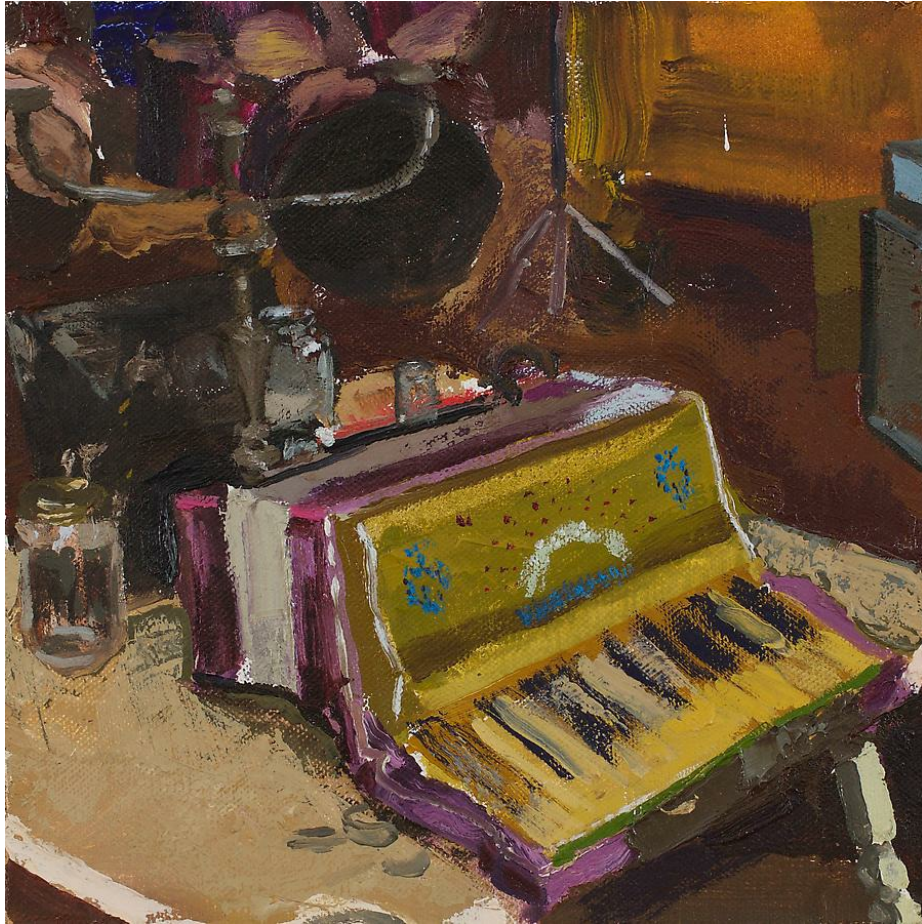

shfap

Gideon Bok
Black Star 1, 2016
oil on Canvas
45 x 38 in

shfap

Gideon Bok
Black Star 2, 2016
Oil on Canvas
45 x 38 in

shfap

Gideon Bok
Black Star 3, 2016
oil on canvas
45 x 38 in

shfap

Gideon Bok
Butti-Day, 2015
oil on linen
12 5/16 x 12 5/16 in

shfap

Gideon Bok
Jones with Accordion (lil Blue), 2015
Oil on Linen
35 x 32 in

shfap

Gideon Bok
Meghan Brady as Young Grace Hartigan, 2013
Oil On Linen
23 x 22 in

shfap

Gideon Bok
Unforgettable Fire, 2008-2015
Oil on Linen
32 x 41 in

shfap

Gideon Bok
TVC-15, 2008-2015
Oil on Linen
35 x 55 in

shfap

Gideon Bok
After Gentileschi, Judith with the Head of Holofernes, 2015
Oil On Panel
12 x 9 in

shfap

Gideon Bok
David Bowie-Heroes, 2011
oil on MDF panel
12 5/16 x 12 5/16 in