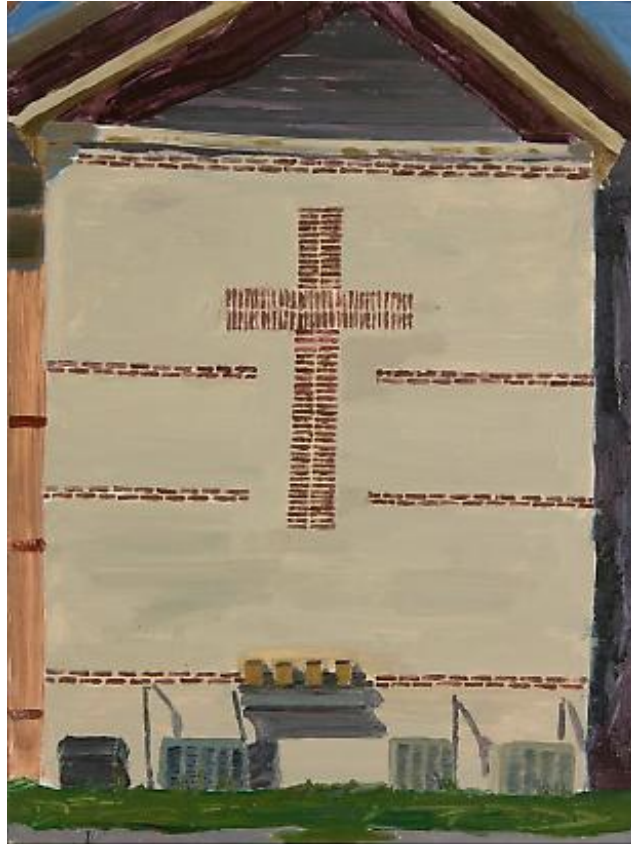

shfap

Michael Evans
Untitled, 2014
oil on masonite
16 x 12 in
$900