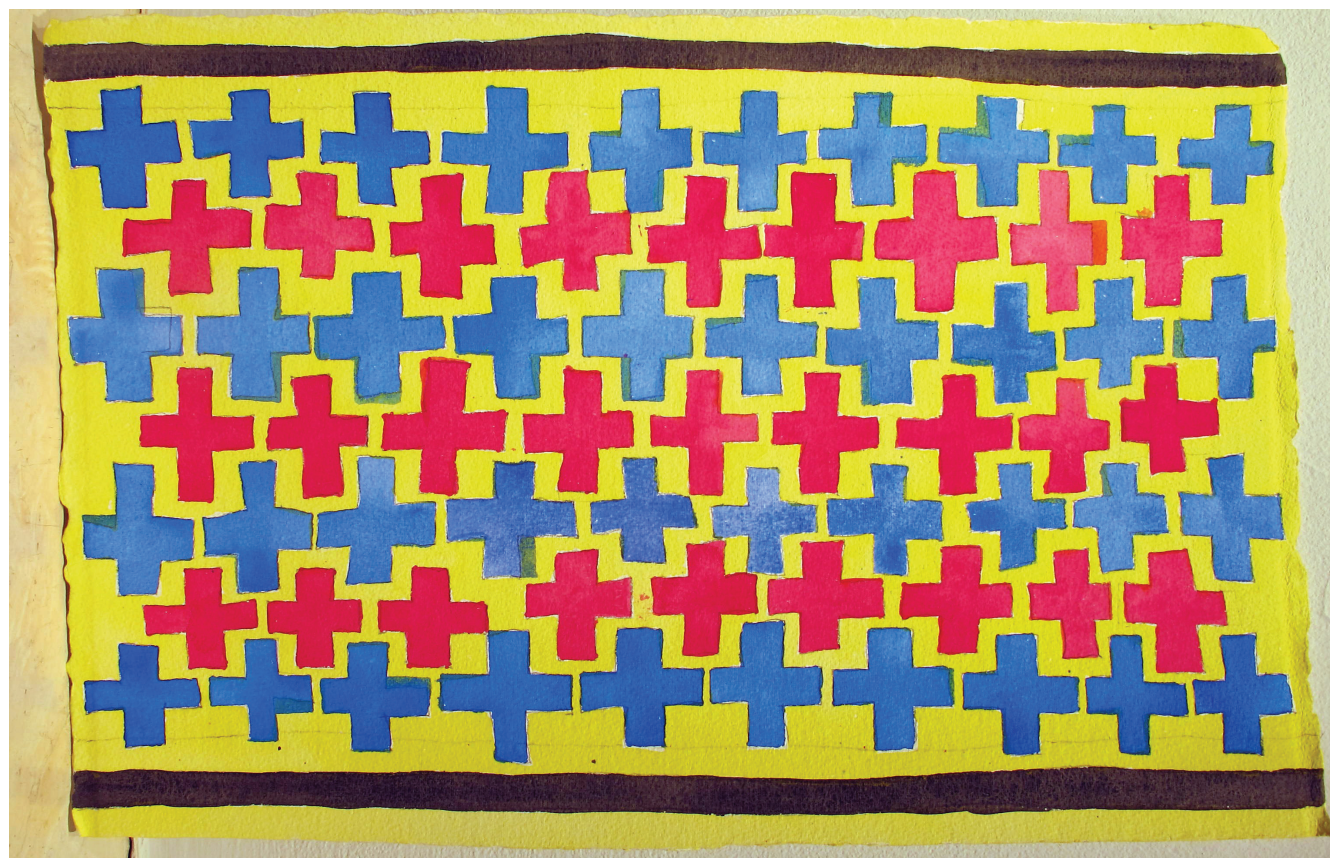

Ellen Phelan
Autumn Bay, 2003
Oil on linen, 24 x 42 inches