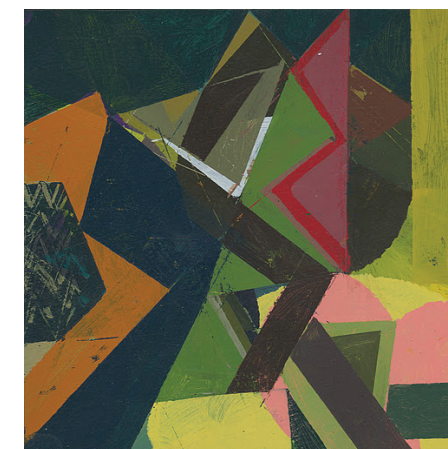

Joe Ballweg
Blue Argyle, 2012
oil on linen, 64 x 48 in

Andrea Bergart
Scope Mural, 2012
latex on wall, 10 x 39'

Meghan Brady
Blue and Black Woodcut #1, 2011
woodcut, edition: 10, 41 x 36 in

untitled, 2012
acrylic on panel, 12 x 12 in

Ken Kewley
untitled, 2012
acrylic on paper, 12 x 12

Margaret Lewczuk
opposite: Untitled, 2005
acrylic on canvas 60 x 48 in
top: Black Diamonds
collage,

bottom: Red Ovals,
collage

Bill Jensen
Sorrow and Optimism, 2006-12
Oil on linen, 40 x 32 inches