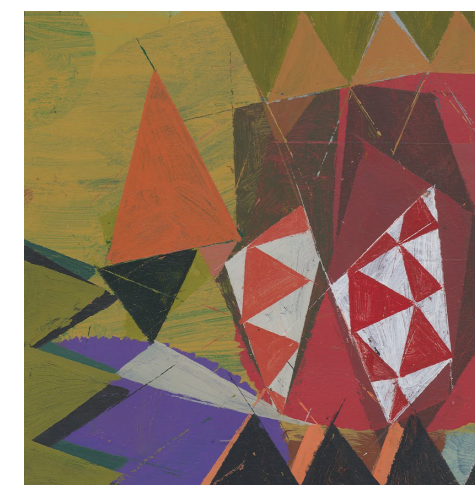

Joe Ballweg
Blue Argyle, 2012
oil on linen, 64 x 48 in

Andrea Bergart
Scope Mural, 2012
latex on wall, 10 x 39'

Meghan Brady
Blue and Black Woodcut #1, 2011
woodcut, edition: 10, 41 x 36 in

untitled, 2012
acrylic on panel, 12 x 12 in

Ken Kewley
untitled, 2012
acrylic on paper, 12 x 12

Margaret Lewczuk
opposite: Untitled, 2005
acrylic on canvas 60 x 48 in
top: Black Diamonds
collage,

bottom: Red Ovals,
collage

Bill Jensen
Sorrow and Optimism, 2006-12
Oil on linen, 40 x 32 inches