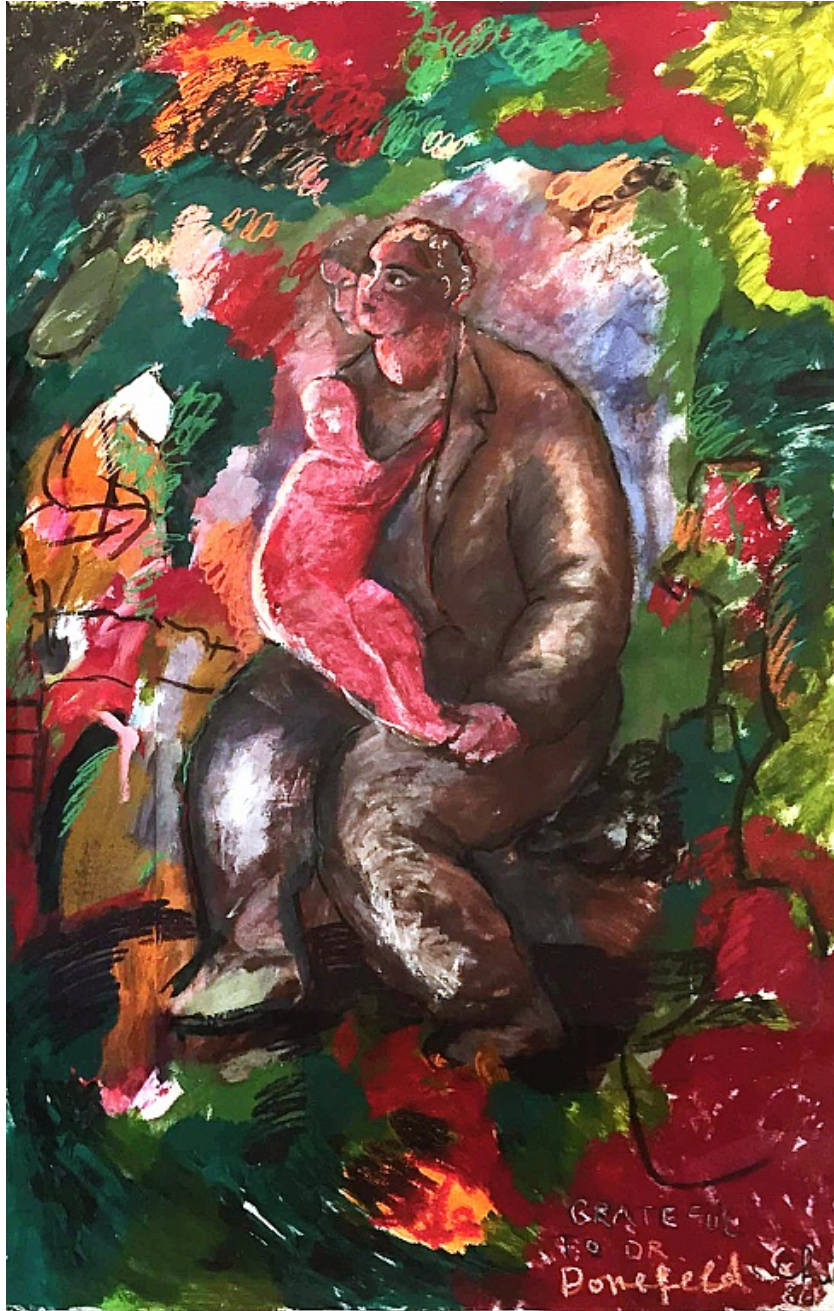

s h f a p

Sandro Chia
Untitled, 1984
Oil and pastel on paper
64 x 42
$40,000