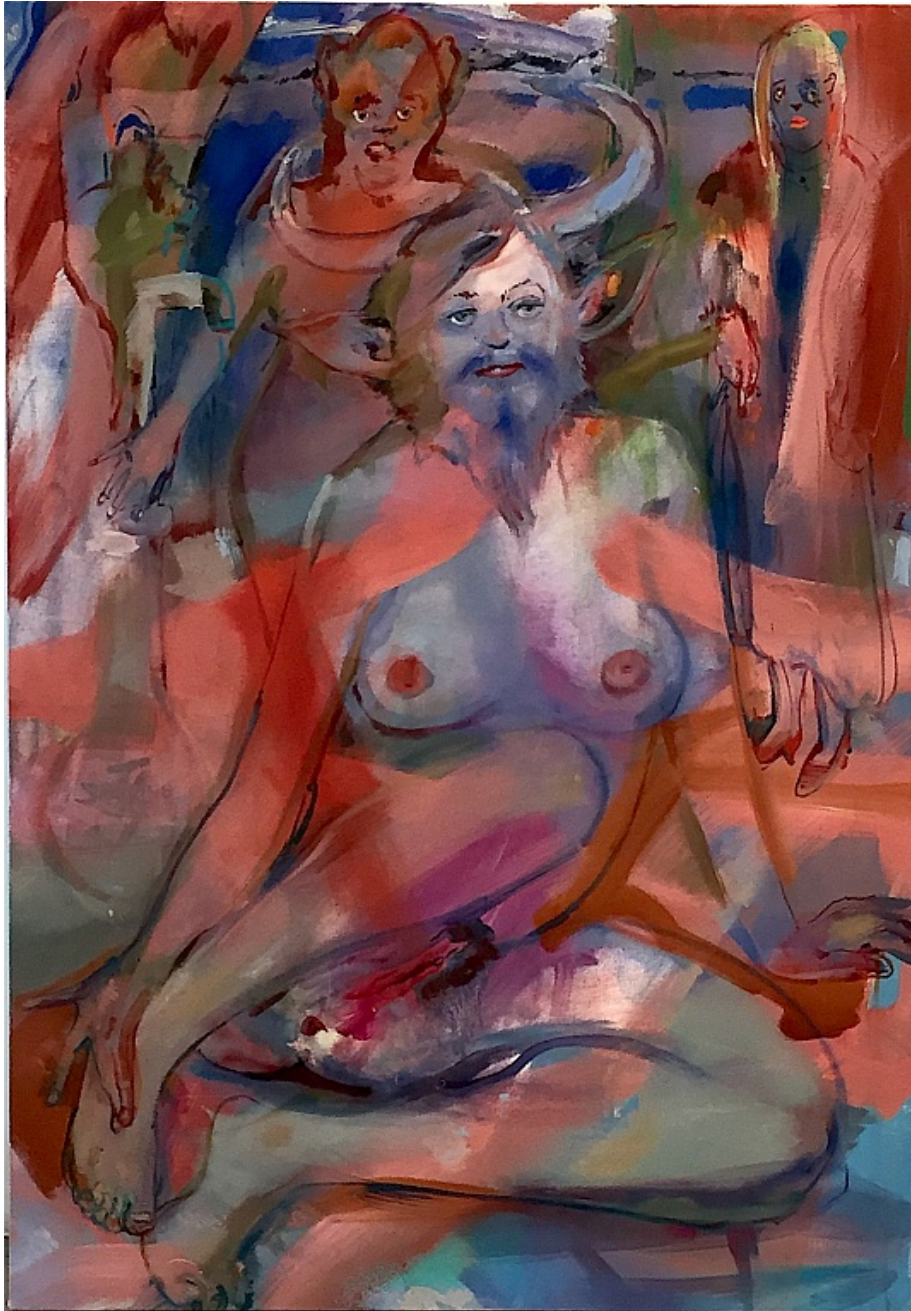

shfap

Angela Dufresne
Pussy Control, 2018
oil on canvas
40h x 28w in
$ 6,000.00

steven harvey fine art projects
208 forsyth street, new york ny 10002
p 917 861 7312 e info@shfap.com w www.shfap.com