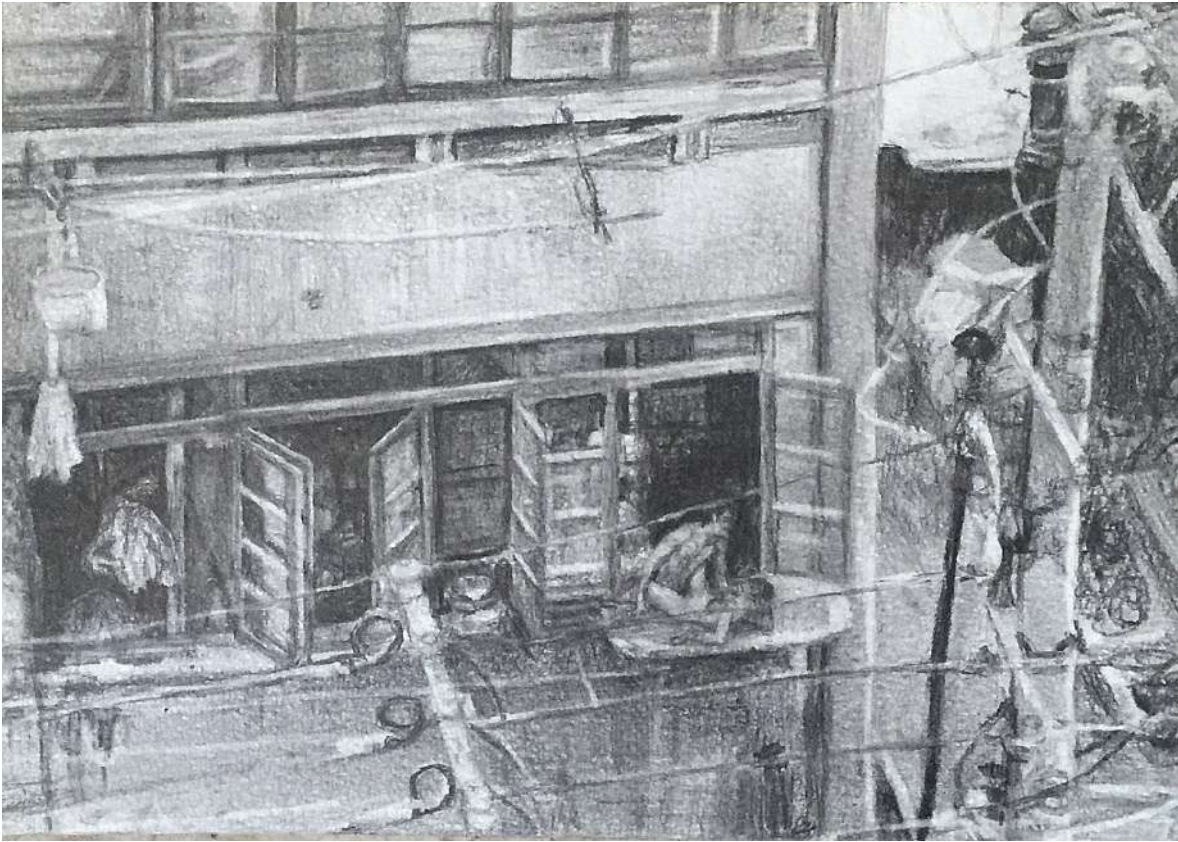

s h f a p

Angela Dufresne
Cookie Von Mueller and Her Line Cook, 2003
graphite on paper
7h x 10 1/4w in