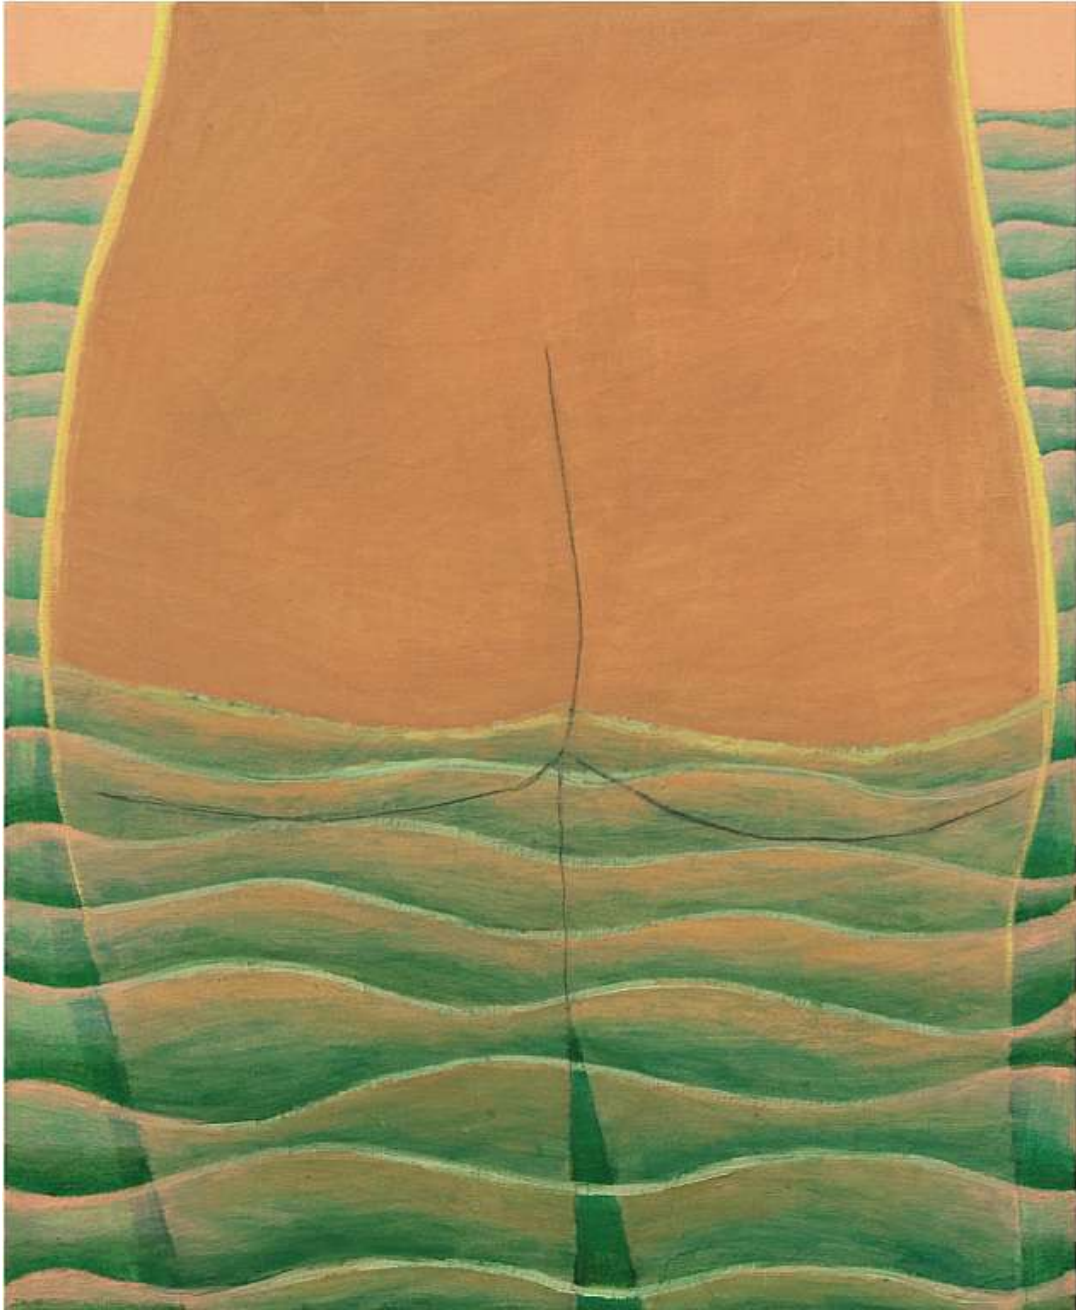

s h f a p

Shai Azoulay  
*Stencil*, 2015  
Oil On Canvas  
68h x 77 1/2w in

s h f a p

Giordanne Salley  
*Wader*  
22h x 18w in

s h f a p

Giordanne Salley  
*untitled*  
48h x 36w in

s h f a p

Giordanne Salley  
*Self Portrait as Reflection*  
16h x 14w in

shfap

Bob Thompson  
*Study for Satyr Painting*  
pen, pencil, black and colored ink on paper  
11h x 8 1/2w in

shfap

Bob Thompson  
*study for Last Painting, after Titian's Venus and Adonis, 1966*  
pen, pencil, black and colored ink on paper  
13h x 13 1/4w in