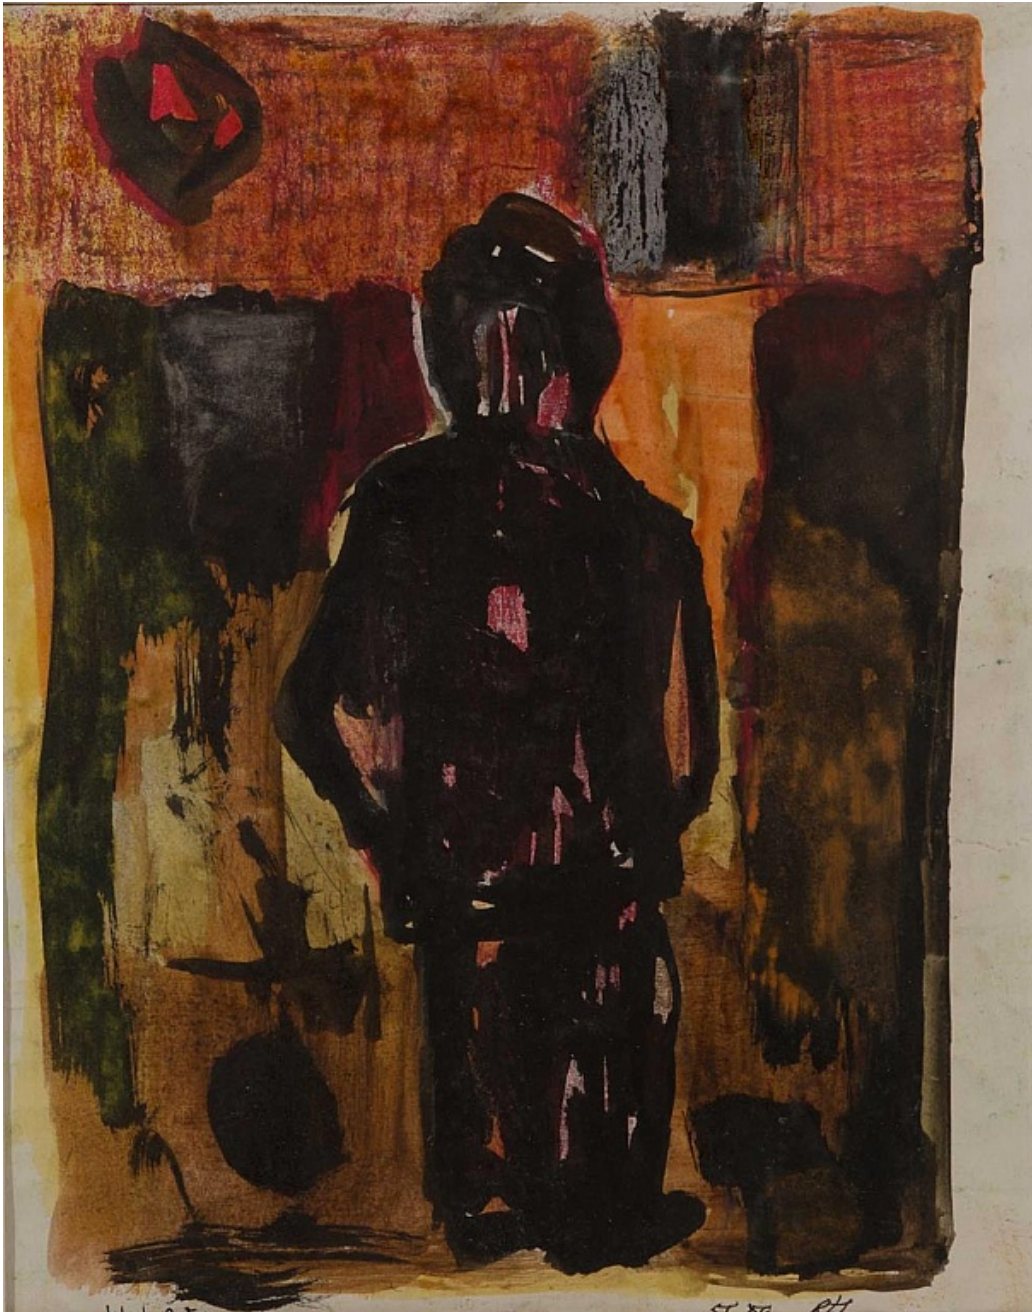

shfap

Madeline Donahue  
*Silouettes*, 2019  
oil on canvas  
16h x 12w in

s h f a p

Steven Harvey  
*Galaxy of Love*, 1990  
acrylic on canvas  
67h x 73w in

s h f a p

Sangram Majumdar  
*Self-Portrait in Interior, 2011*  
oil on canvas  
15h x 18w in

s h f a p

Giordanne Salley  
*Waves I*, 2019  
oil and paper on canvas  
78h x 54w in

s h f a p

Giordanne Salley  
*Waves II*, 2019  
oil and paper on canvas  
78h x 54w in

s h f a p

Giordanne Salley  
*Lovers' Rock*, 2017  
Oil and paper on canvas  
48h x 52w in

s h f a p

Gwen Strahle  
*Shadow Painting*, 2018  
oil on canvas  
62h x 44w in

s h f a p

Gwen Strahle  
*Sleeping with my Still-life 2*, 2008  
Ink on Paper  
11h x 15w in

s h f a p

Gwen Strahle  
*Watching*, 2007  
Ink on Paper  
10h x 11w in

s h f a p

Gwen Strahle  
*Sleeping with my Still-life*, 2006  
oil on canvas  
44h x 48w in

s h f a p

Bob Thompson  
*Waiting Figure No. 4*  
double sided, watercolor, ink, and crayon on paper  
frame: 20 x 18 in.