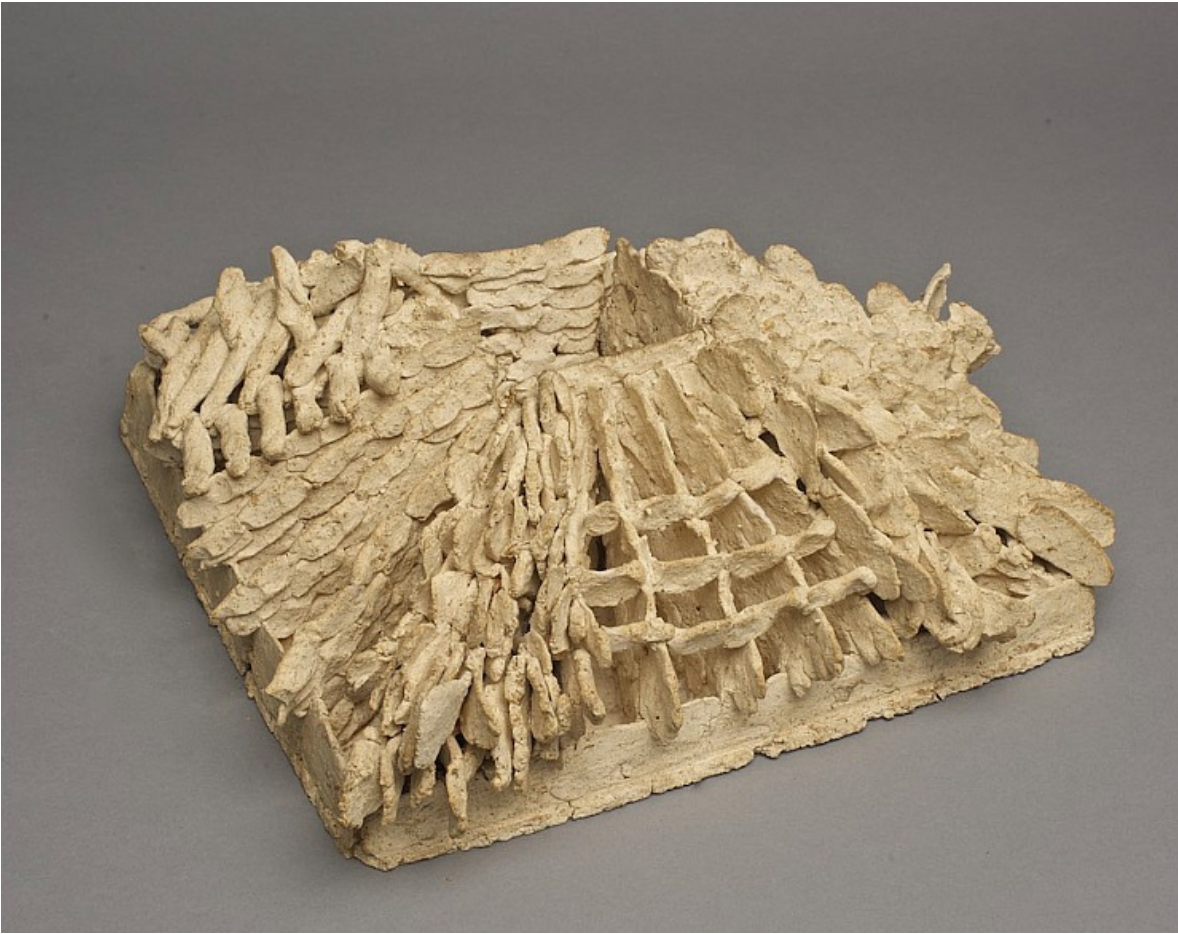

s h f a p

Stanley Rosen
Untitled (The Collection #110), 1970s
stoneware
3 3/4h x 12 3/4w x 13d in