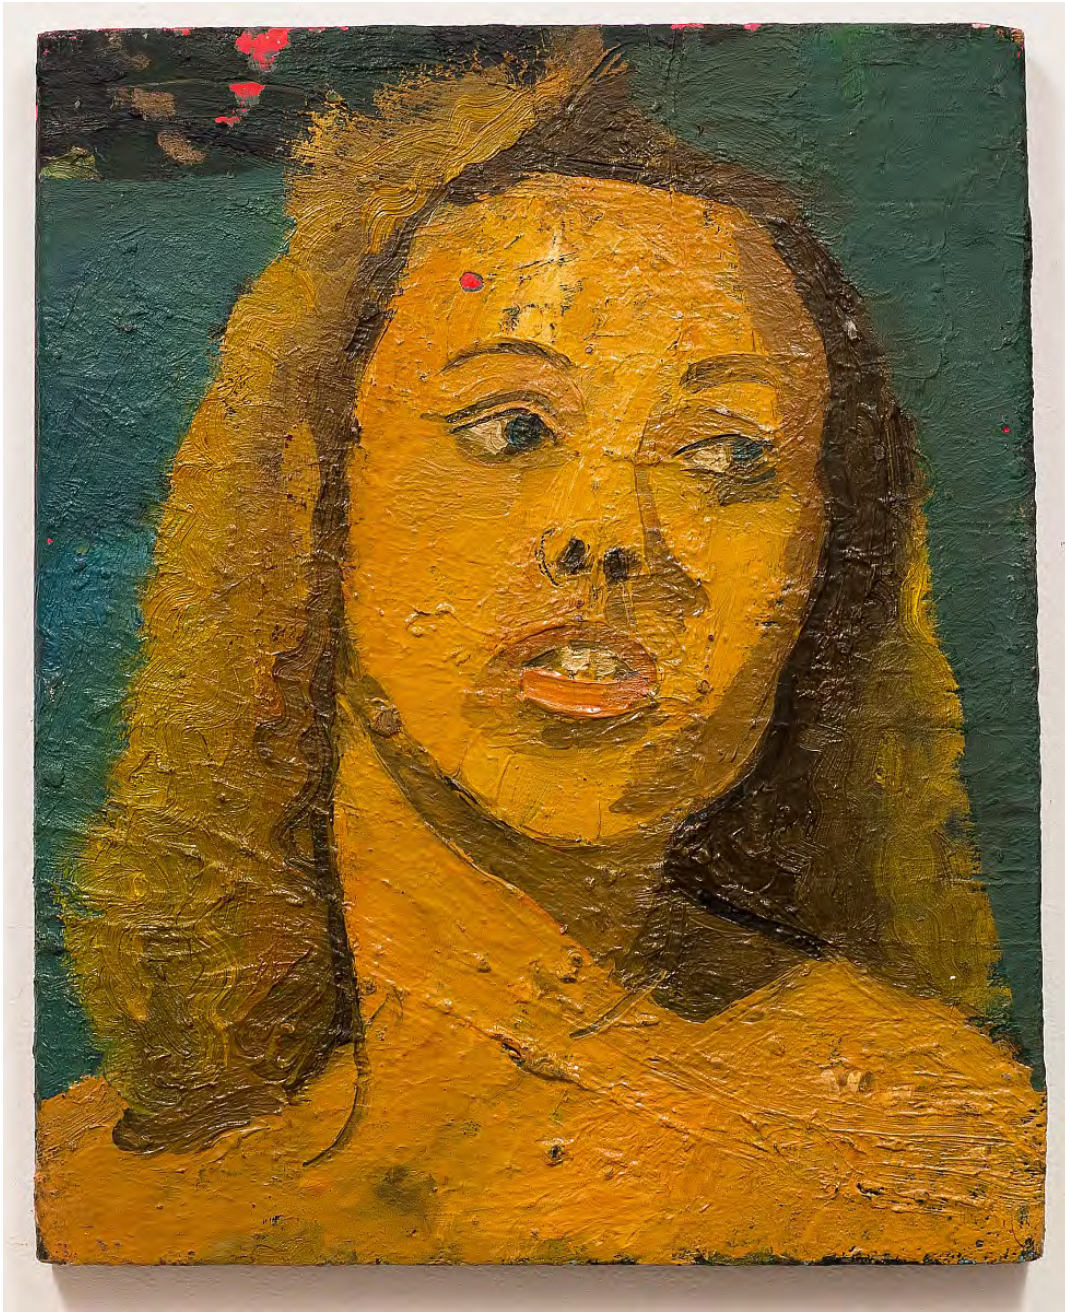

s h f a p

Kurt Knobelsdorf
Elaine, 2006
oil on panel
10 1/2h x 11 1/4w in