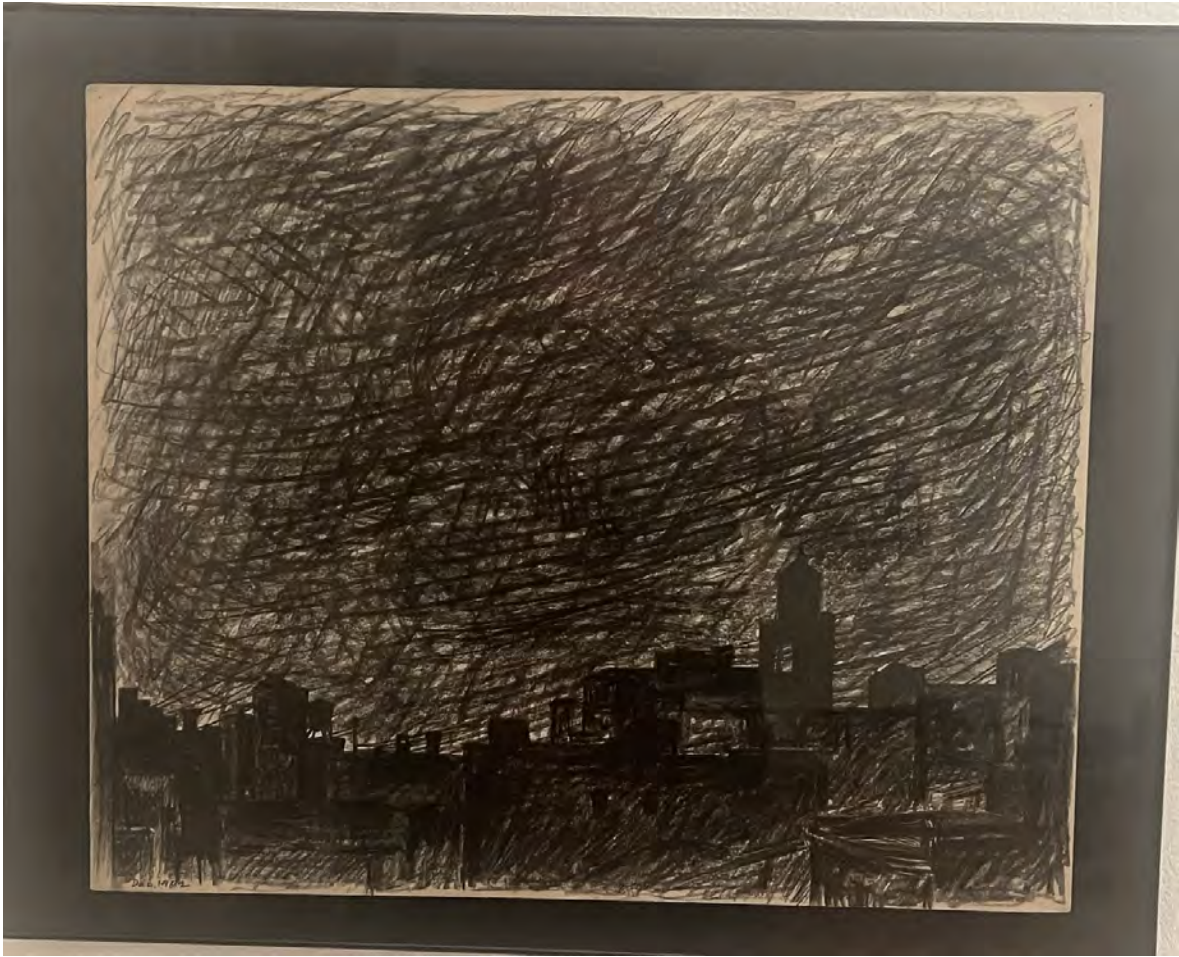

s h f a p

Jason Harvey
Rooftops, Cooper Square
charcoal on paper
16h x 20w in