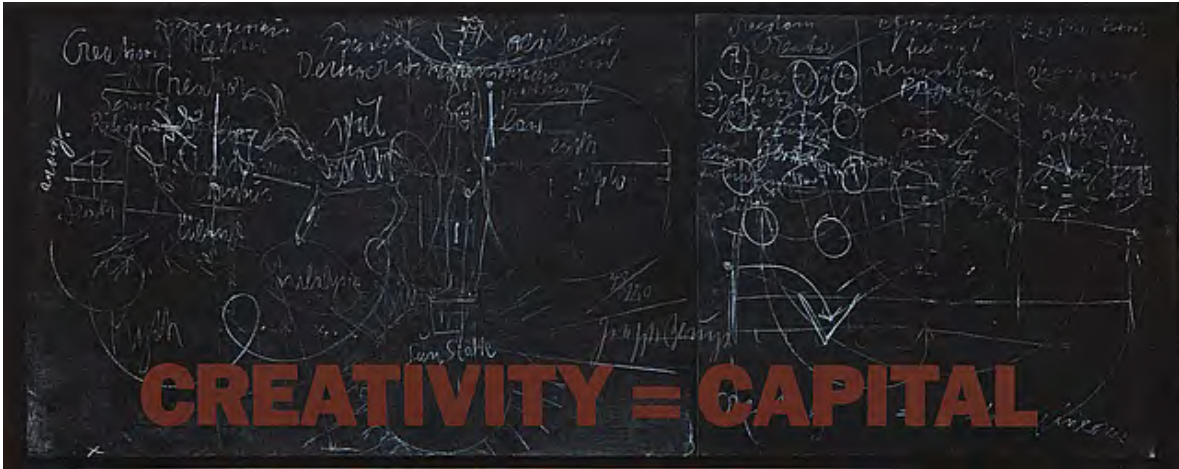

shfap

Peter Acheson
algorithm of desire, 2023
mixed media on paper
14 3/4h x 11w in

s h f a p

Andrea Belag
Black Swallowtail, 2021
oil on linen
22h x 30w in

shfap

Joseph Beuys

Creativity=Capital, 1983

lithograph and screenprint on wove paper