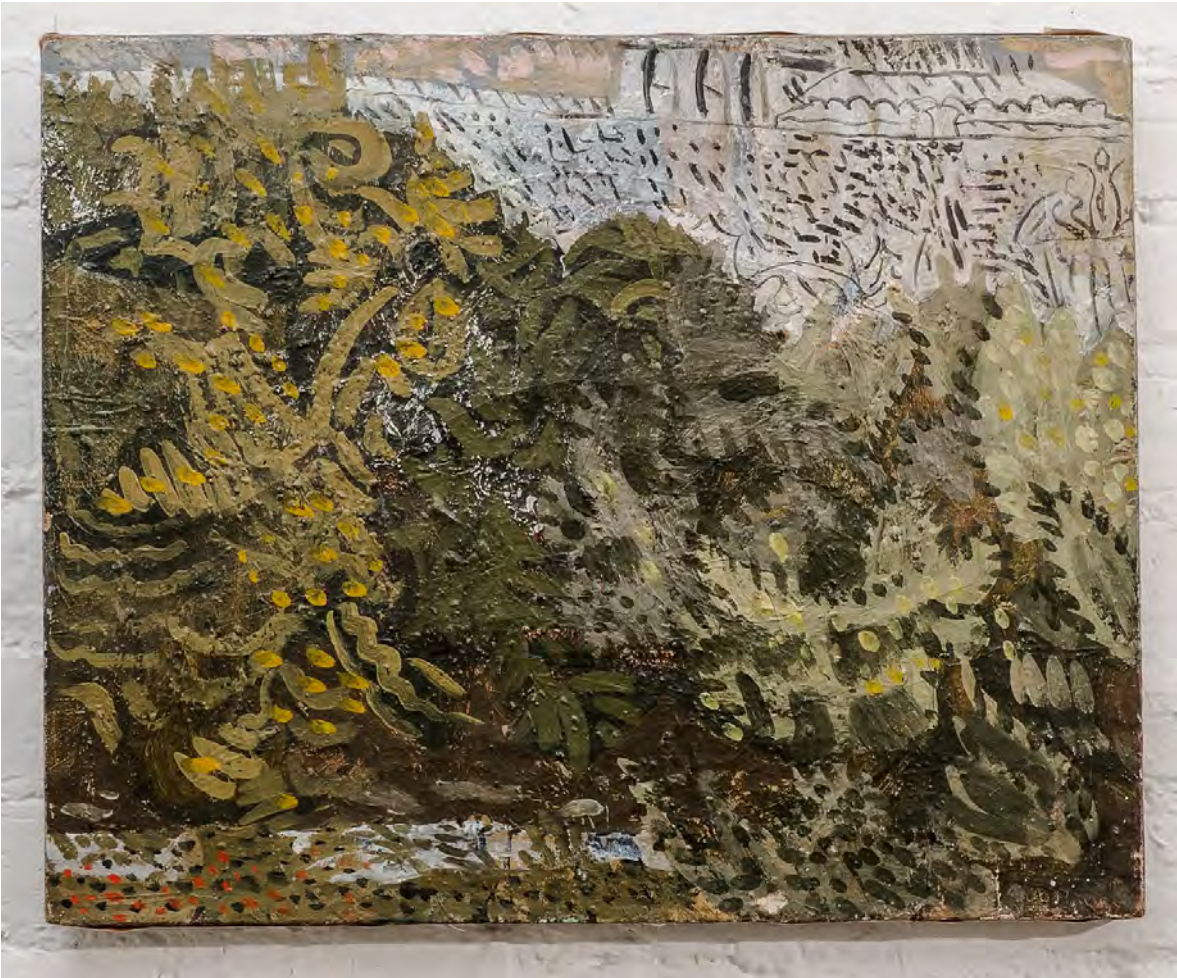

s h f a p

Anne Harvey
Trees
Oil On Canvas
16h x 20w in